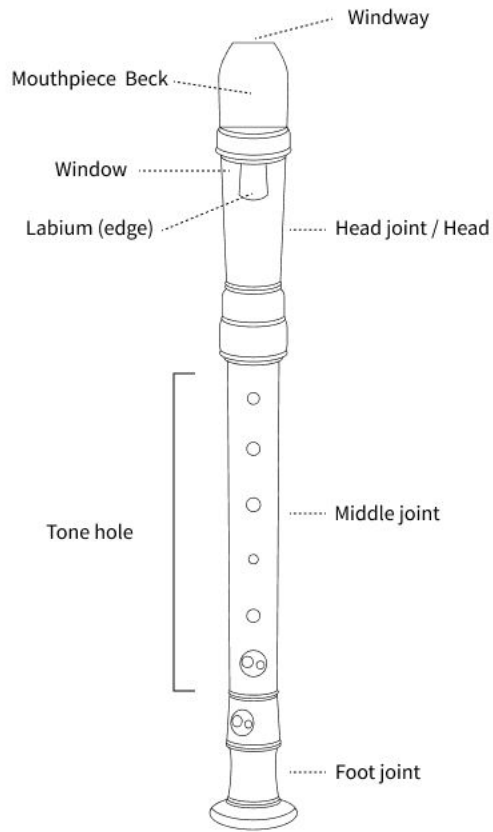

Baroque Soprano Recorder Fingering Chart

C 8	C# 8	D 8	D# 8	E 8	F 8	F# 8	G 8	G 8	A 8

A# 8	B 8	Alternate	C 8	C# 8	Alternate	D 8	D# 8	E 8	F 8

F# 8	G 8	G 8	A 8	A# 8	B 8	Alternate	C 8	C# 8	D 8

It's time to play music! Tomplay offers more than 30,000 Sheet Music Titles with backing tracks, for all instruments and levels.